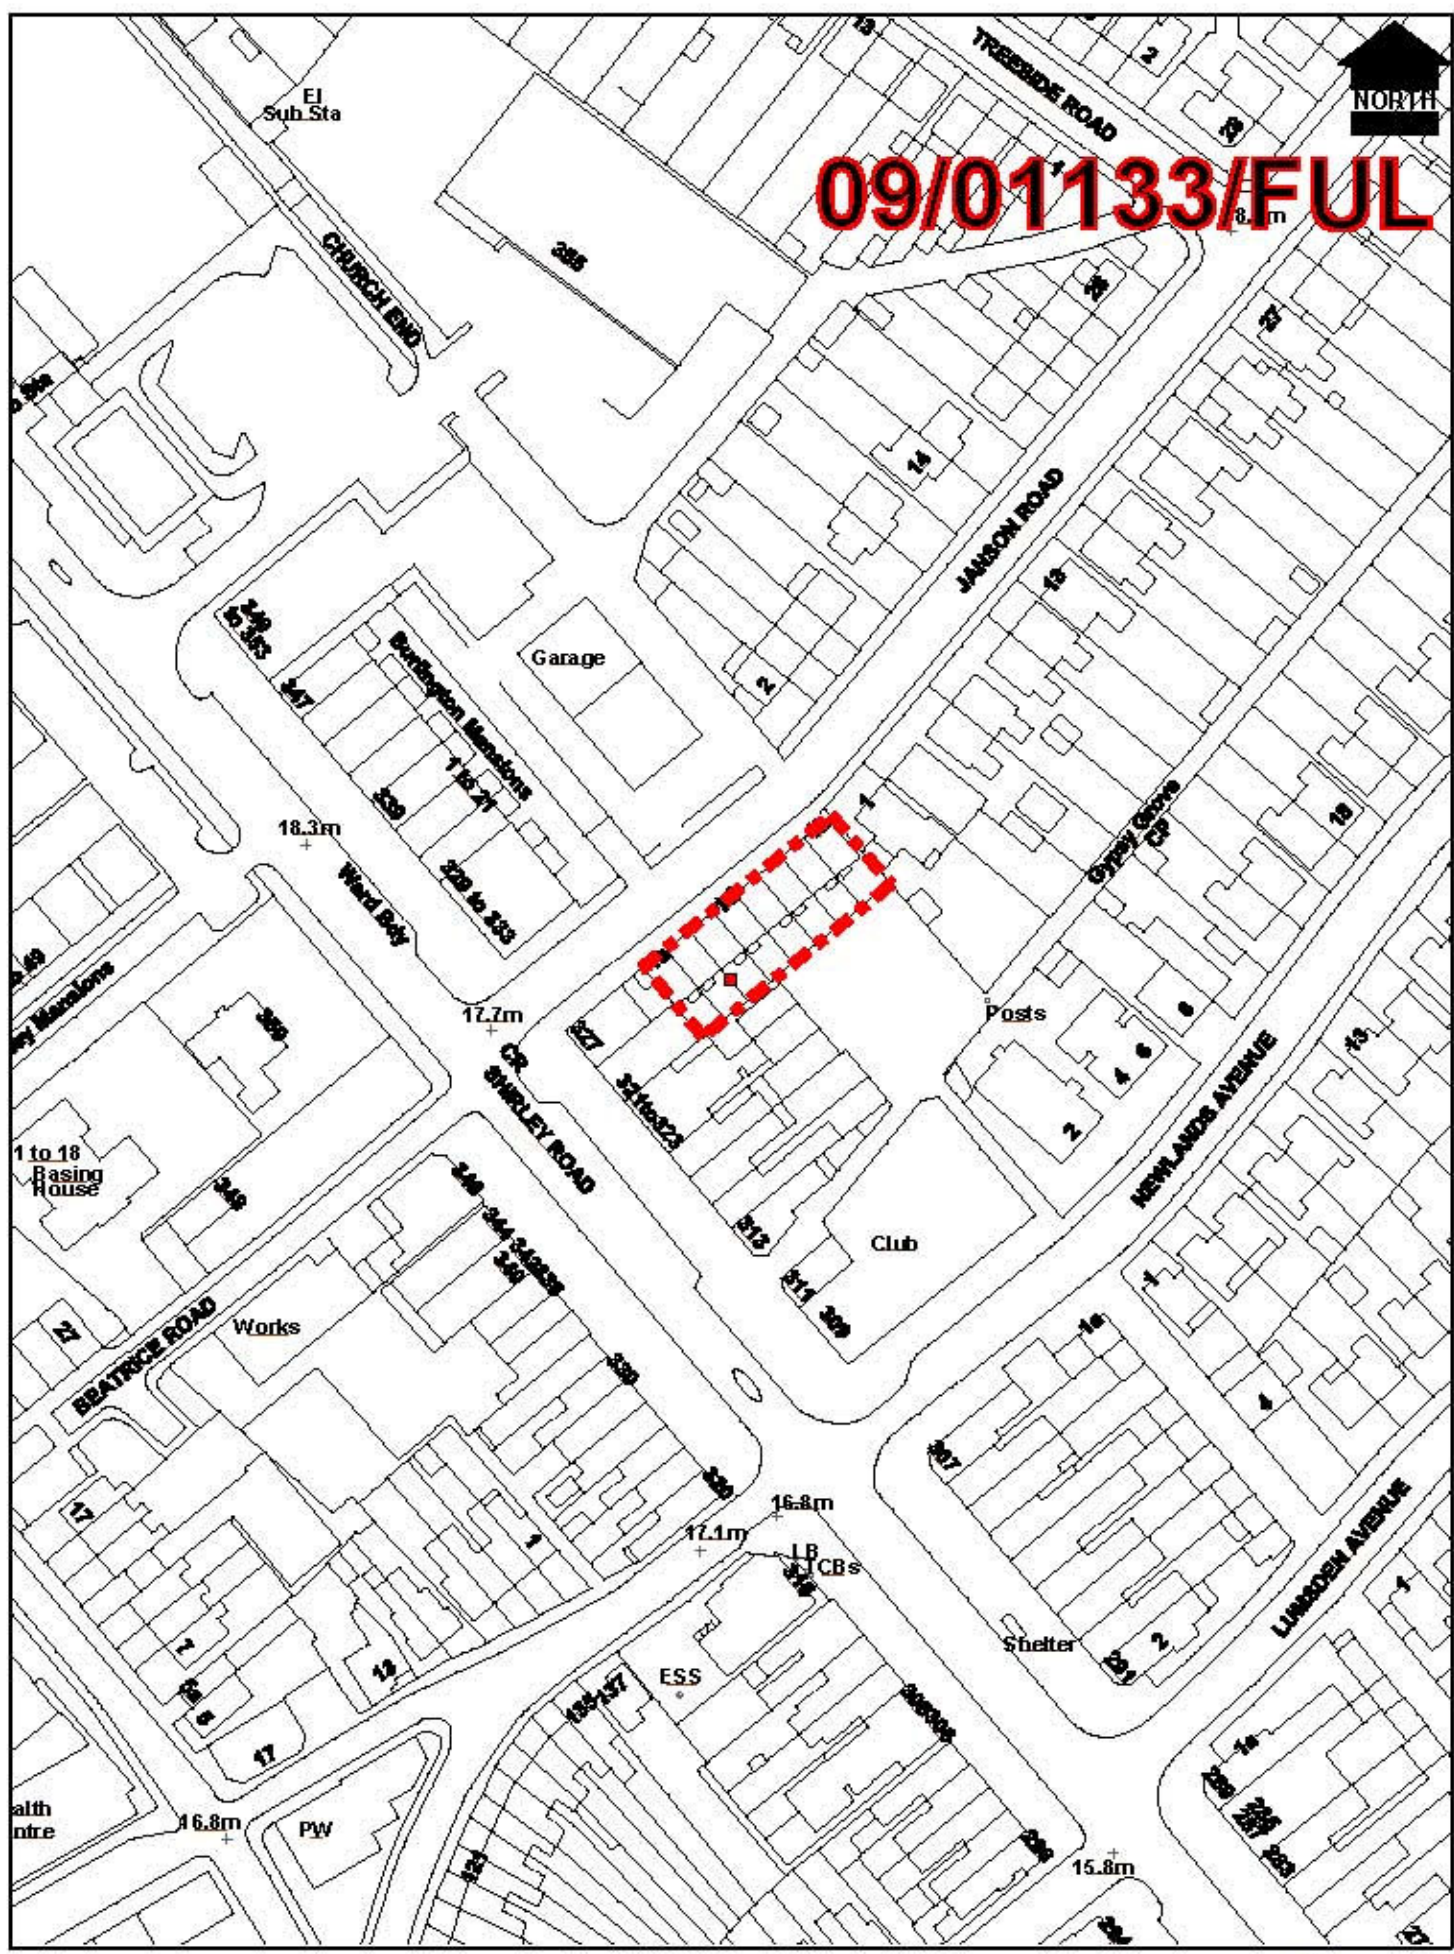

09/01133/FUL

Scale : 1:1250

Date : 06 January 2010

© Crown copyright. All rights reserved. Southampton City Council 100019679 2004.